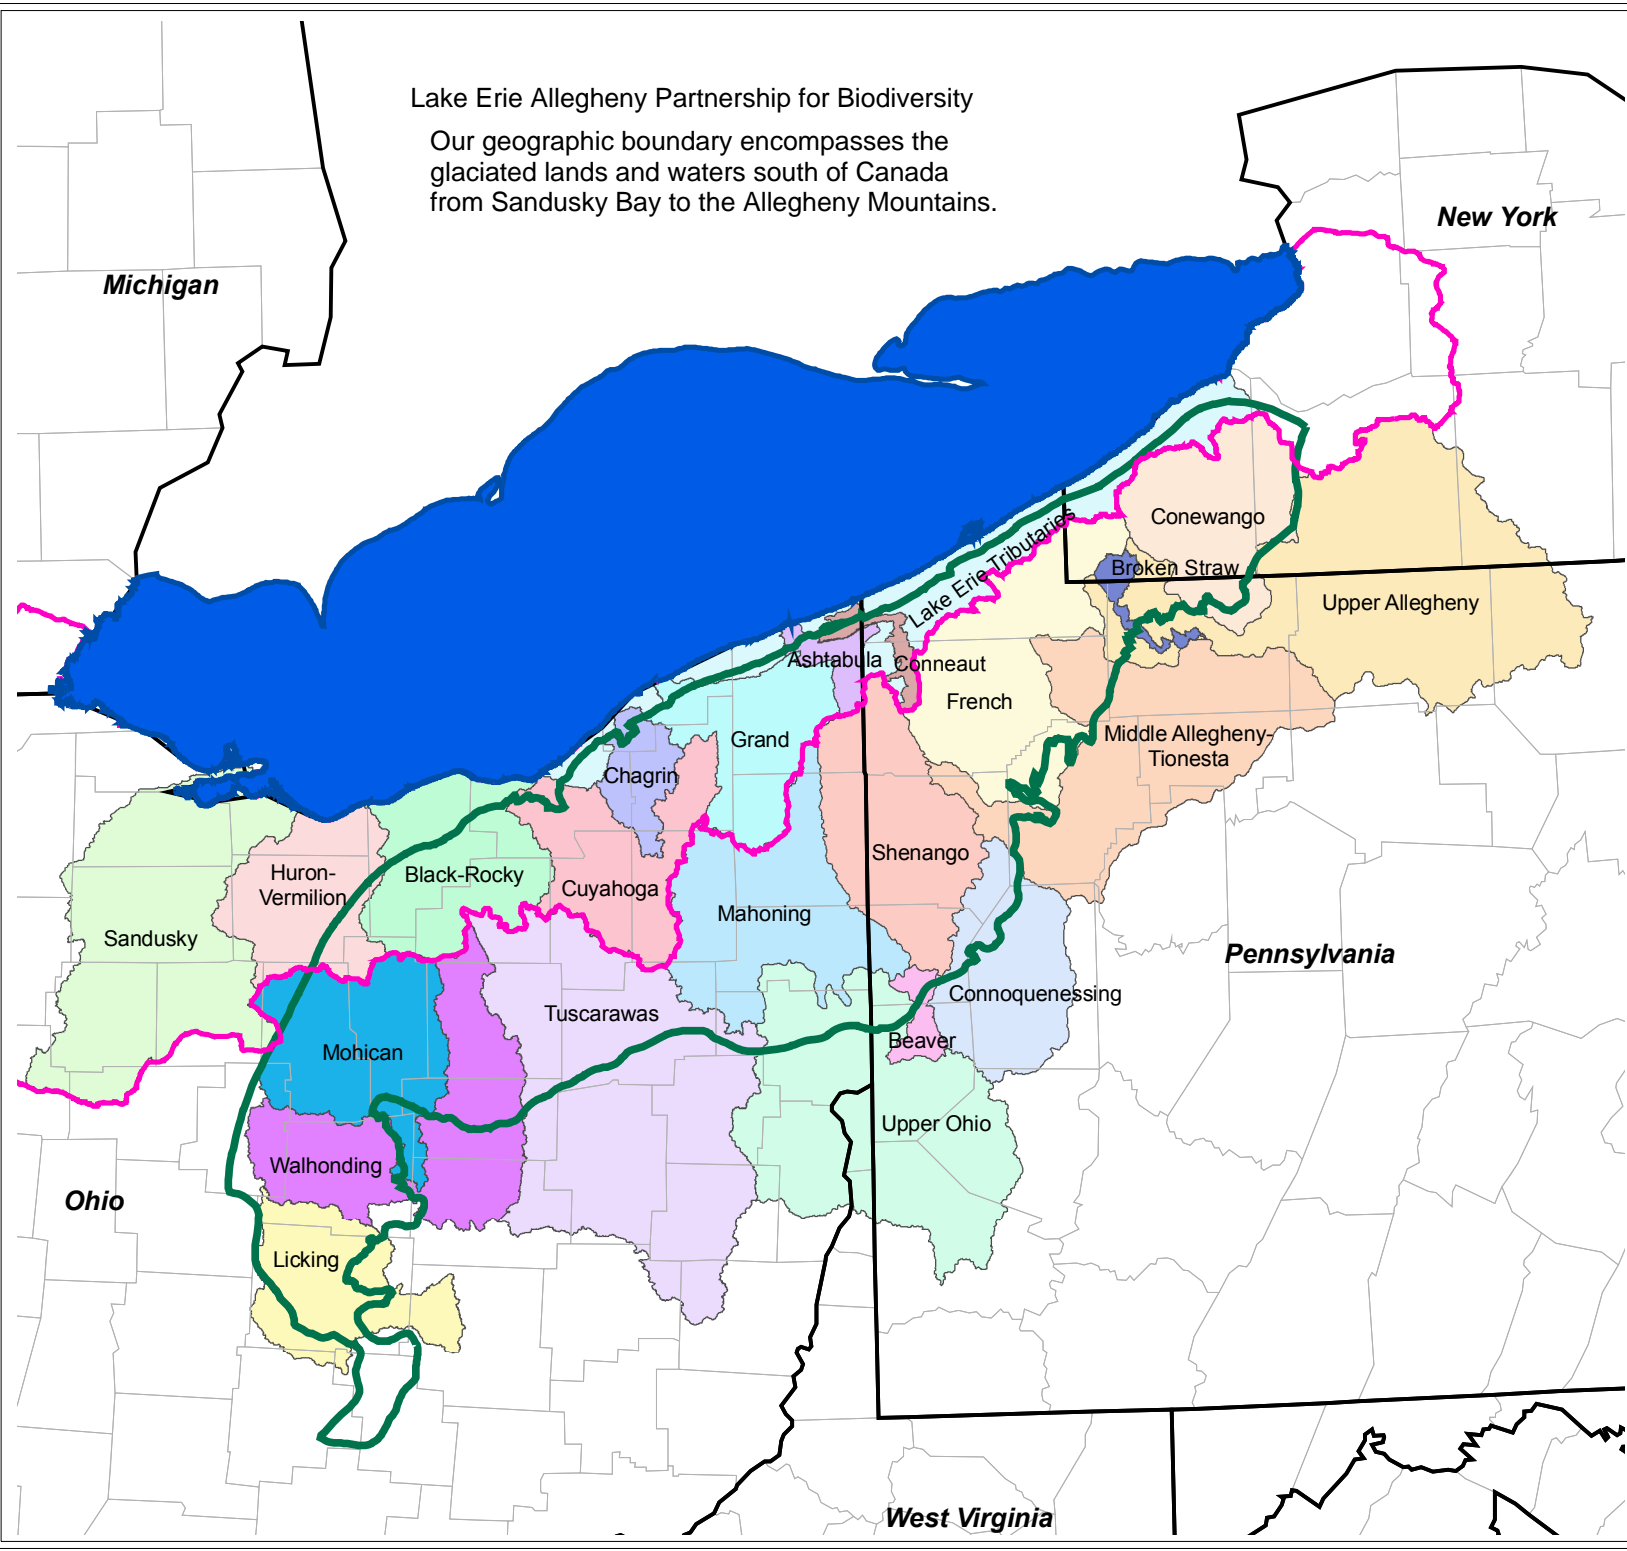

Lake Erie Allegheny Partnership for Biodiversity  
 Our geographic boundary encompasses the  
 glaciated lands and waters south of Canada  
 from Sandusky Bay to the Allegheny Mountains.

### Lake Erie Allegheny Partnership

- Lake Erie
- Lake Erie Southern Shore Watersheds
- Glaciated Western Allegheny Plateau
- States
- Counties

#### Watersheds

- Ashtabula
- Beaver
- Black-Rocky
- Broken Straw
- Chagrin
- Conewango
- Conneaut Creek
- Connoquenessing
- Cuyahoga
- French
- Grand
- Huron-Vermilion
- Lake Erie Tributaries
- Licking
- Mahoning
- Middle Allegheny-Tionesta
- Mohican
- Sandusky
- Shenango
- Tuscarawas
- Upper Allegheny
- Upper Ohio
- Walhonding